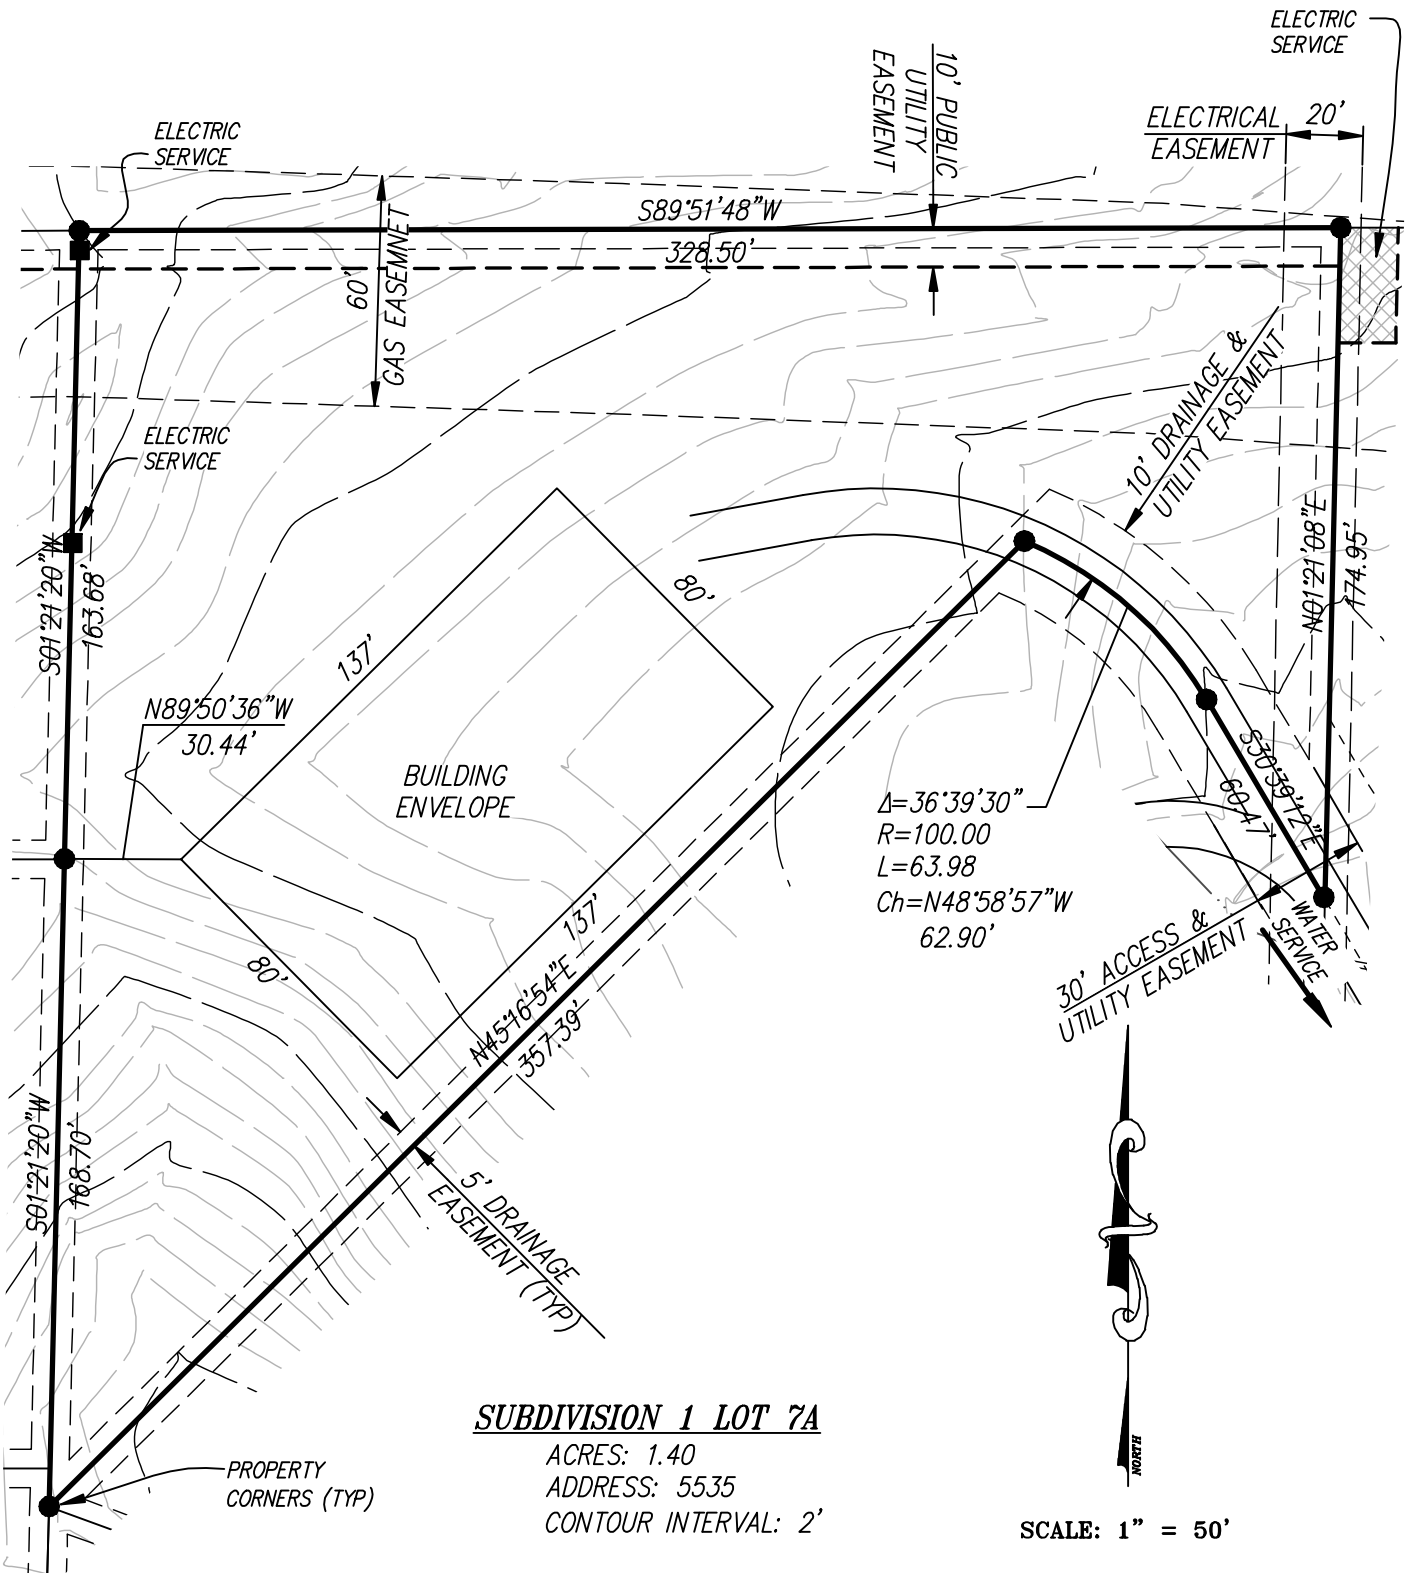

LAS VISTAS

**SUBDIVISION 1 LOT 7A**

ACRES: 1.40  
ADDRESS: 5535  
CONTOUR INTERVAL: 2'

SCALE: 1" = 50'

Please note: Changes or adjustments may have occurred since this drawing was produced.