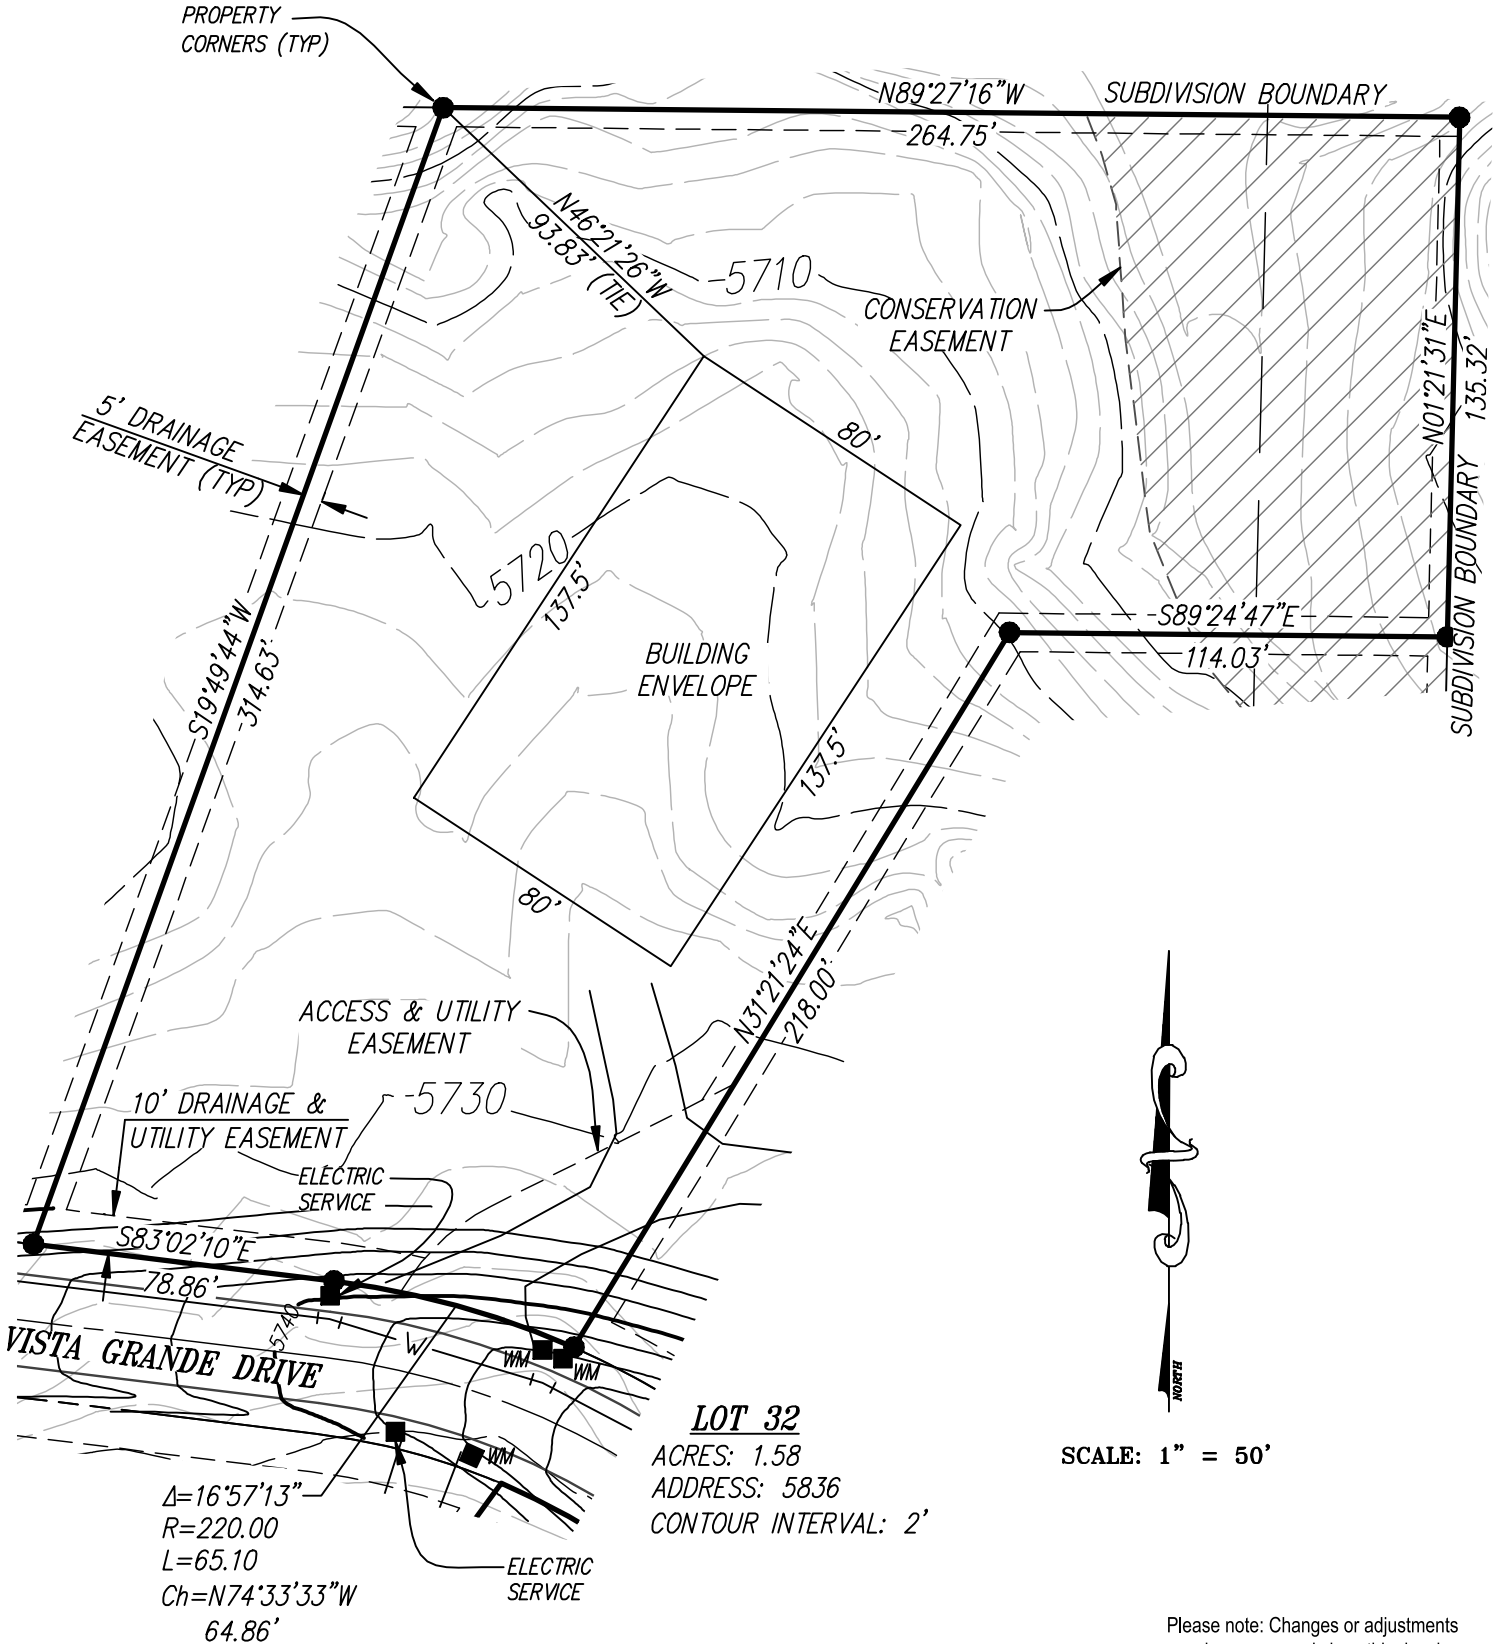

LAS VISTAS

PROPERTY CORNERS (TYP)

**LOT 32**

ACRES: 1.58

ADDRESS: 5836

CONTOUR INTERVAL: 2'

SCALE: 1" = 50'

Please note: Changes or adjustments may have occurred since this drawing was produced.